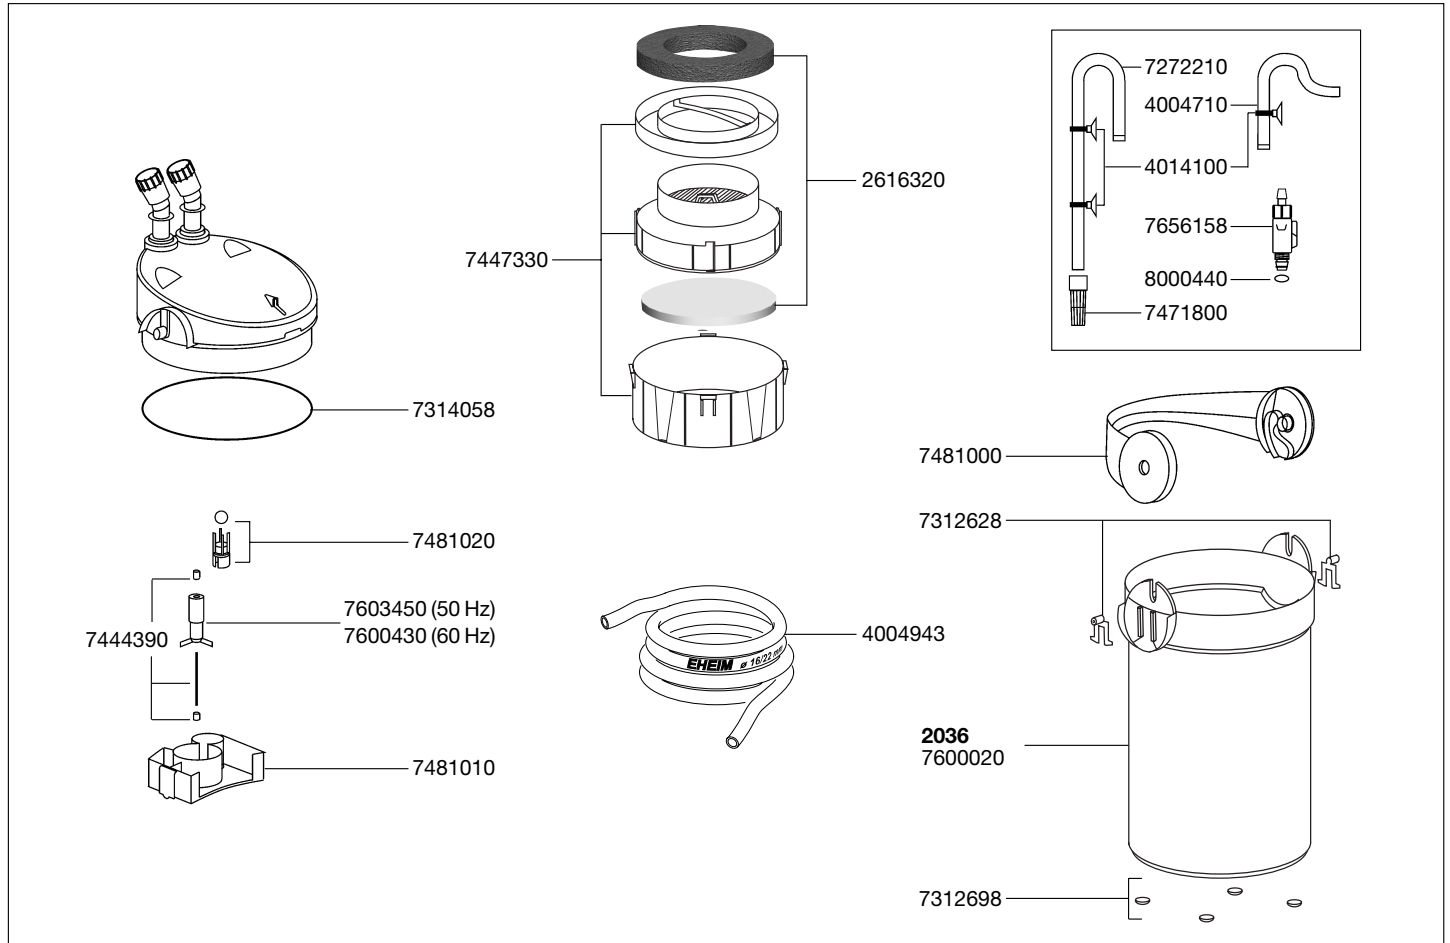

Type	230 V / 50 Hz Europe	240 V / 50 Hz GB	240 V / 50 Hz AUS
<b>2036</b>	2036020	2036510	2036540

Spare parts. Subject to change without prior notice.

Order no.	Spare part
2616320	Set: Prefilter pad (1 x) and fine filter pads (4 pcs.)
4004943	Hose, suction and pressure side ø 12/16 mm (3 m)
4004710	Outlet pipe
4014100	Suction cup with clip (2 pcs.)
7272210	Intake pipe
7312628	Handle connector (2 pcs.)
7312698	Rubber feet (4 pcs.)
7314058	Sealing ring with special coating

Order no.	Spare part
7444390	Shaft with bushings
7447330	Prefilter with filter media container and cover
7471800	Inlet strainer
7481000	Multi-function lever with slot
7481010	Pump chamber with bushing
7481020	Ball with ball cage
7600020	Filter canister 2036
7600430	Impeller (60 Hz for 2036)
7603450	Impeller (50 Hz for 2036)
7656158	Shut-off tap
8000440	Set: Sealing ring for shut-off tap